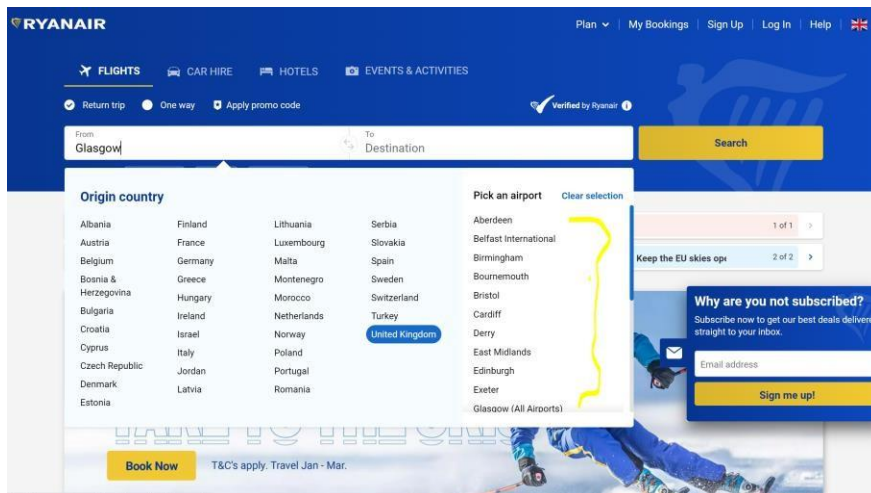

Ryanair

Website Excerpt 21 UK destinations.

Loganair Limited, Lightyear Building, 9 Marchburn Drive, Glasgow Airport, Paisley, PA3 2SJ

General Enquiries: 0141 848 7594 **Reservations:** 0344 800 2855 and loganair.co.uk

Company registration number: 170072. Registered office as above