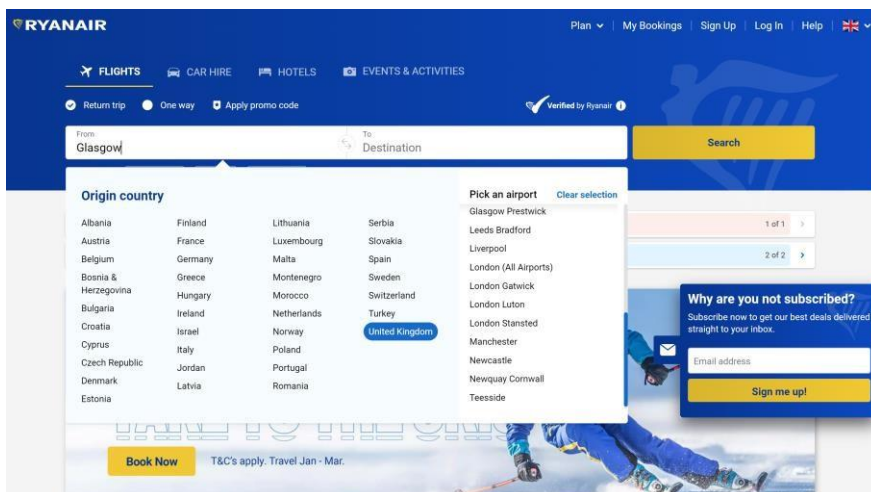

Ryanair

Website Excerpt 21 UK destinations.

Loganair Limited, Lightyear Building, 9 Marchburn Drive, Glasgow Airport, Paisley, PA3 2SJ

General Enquiries: 0141 848 7594 **Reservations:** 0344 800 2855 and loganair.co.uk

Company registration number: 170072. Registered office as above